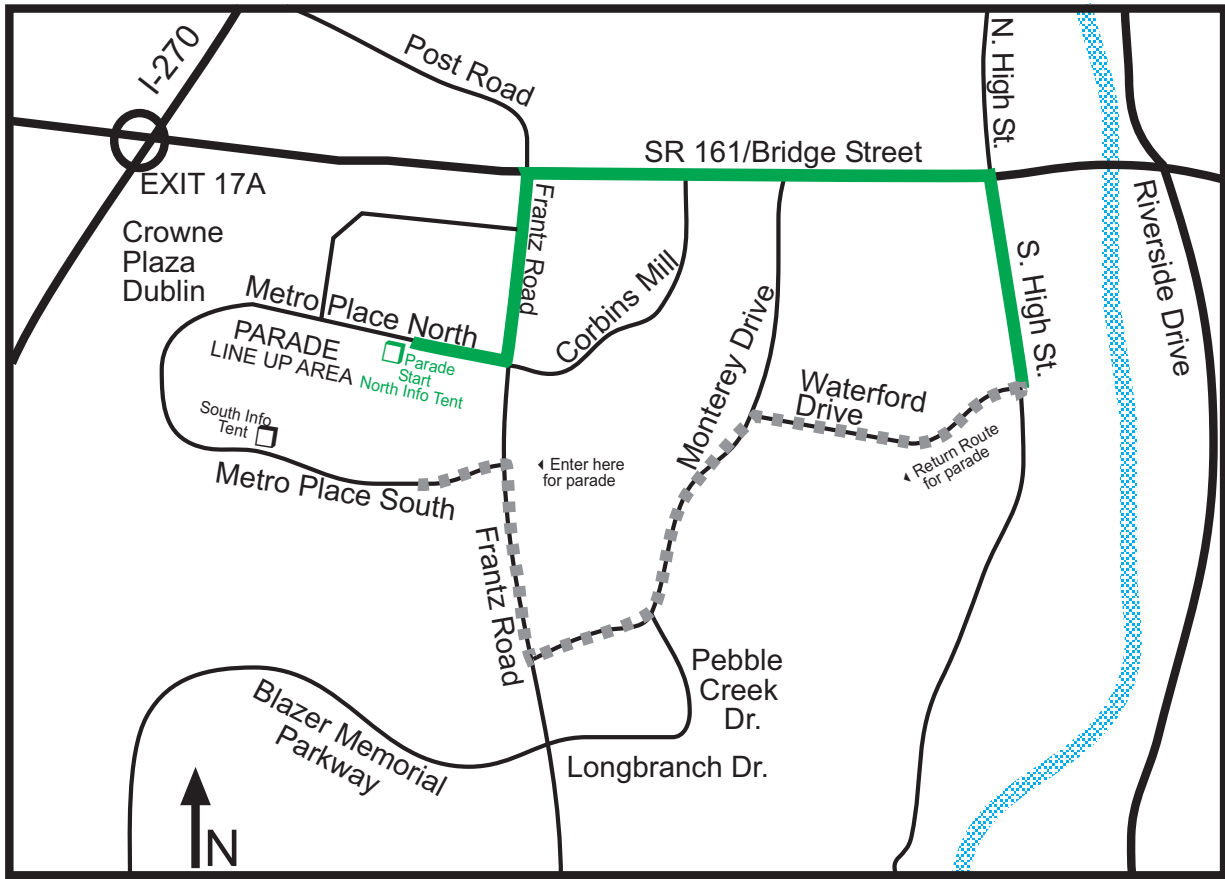

City of Dublin 2010 St. Patrick's Day Parade Saturday, March 13

 Parade
 Parade Return

Dublin, Ohio is located just 20 minutes northwest of Downtown Columbus. To reach parade line-up location, take exit 17A off I-270, take a right on Frantz Road and then a right on Metro Place South.