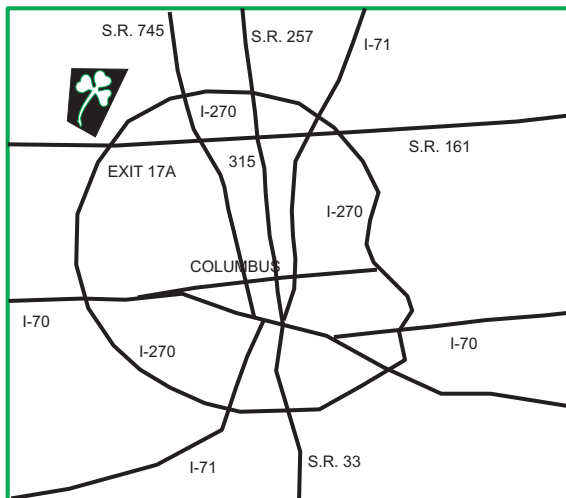

City of Dublin 2010 St. Patrick's Day Parade Saturday, March 13

 Parade
 Parade Return

Dublin, Ohio is located just 20 minutes northwest of Downtown Columbus. To reach parade line-up location, take exit 17A off I-270, take a right on Frantz Road and then a right on Metro Place South.