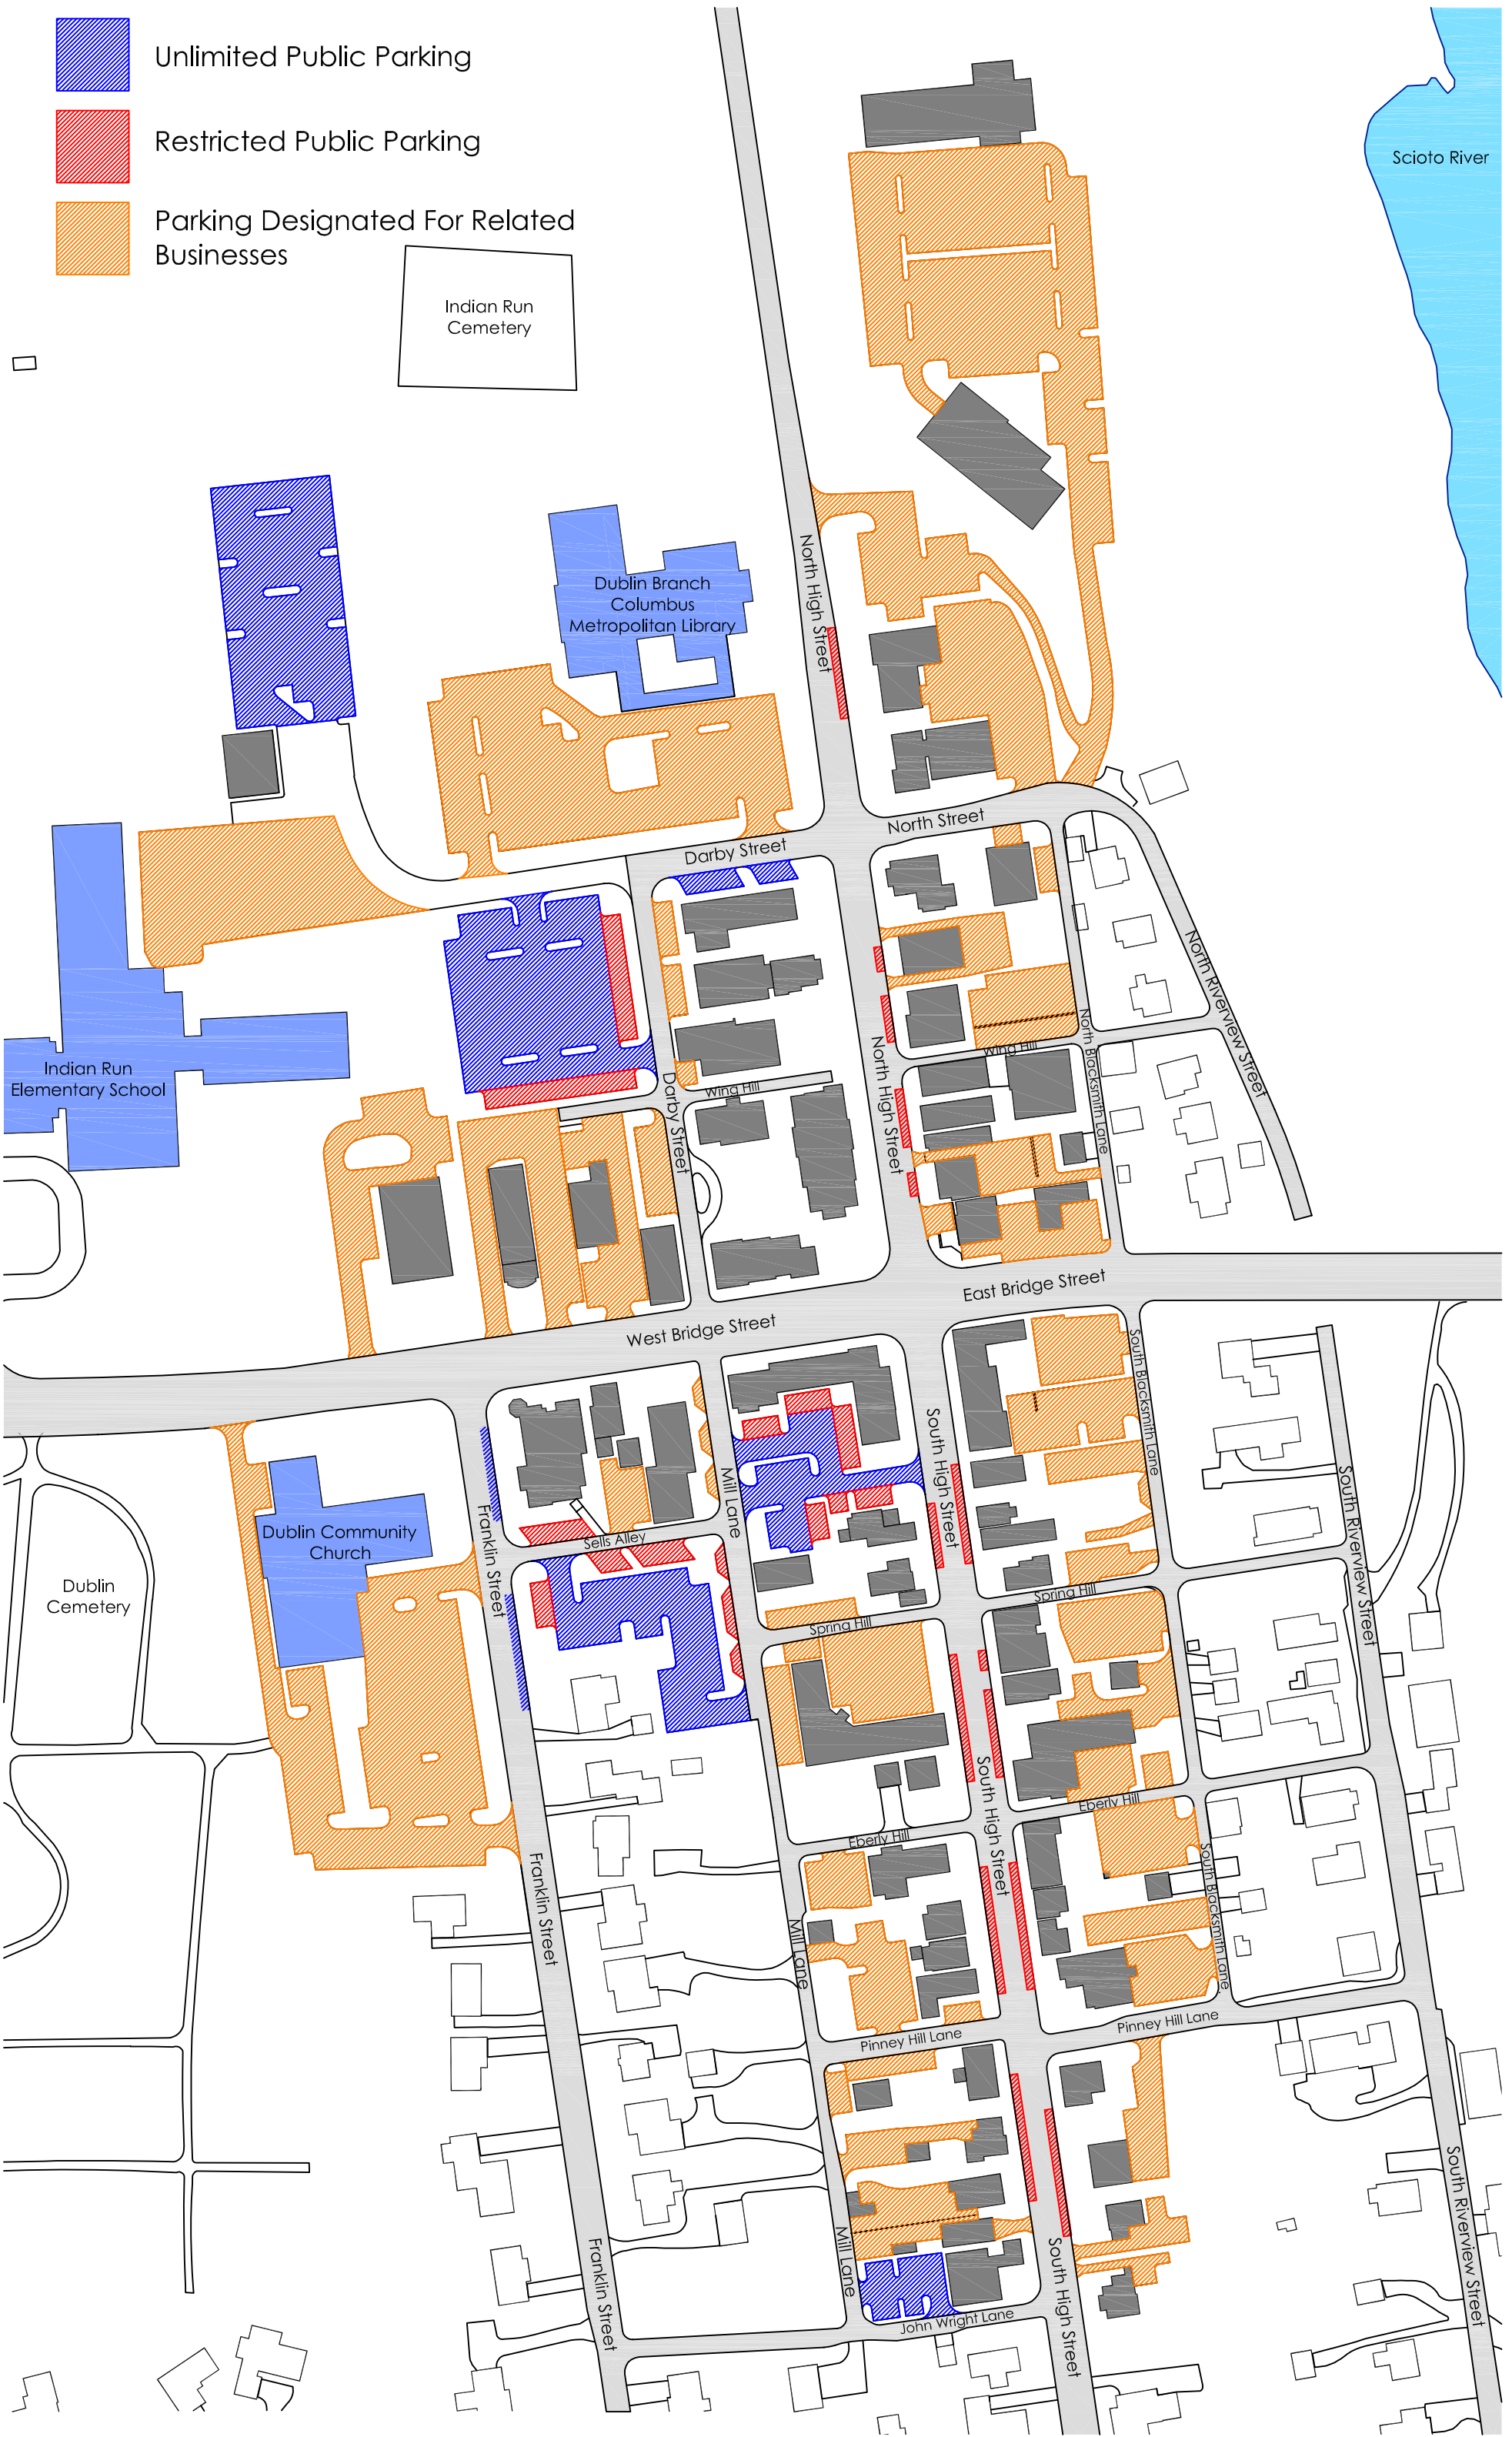

Unlimited Public Parking

Restricted Public Parking

Parking Designated For Related Businesses

Indian Run Cemetery

Scioto River

Dublin Branch Columbus Metropolitan Library

Indian Run Elementary School

Dublin Community Church

North High Street

South High Street

South High Street

South High Street

North Review Street

South Review Street

South Review Street

Darby Street

Franklin Street

South Backsmith Lane

South Backsmith Lane

Pinney Hill Lane

Sells Alley

Franklin Street

Franklin Street

Mill Lane

South Backsmith Lane

Pinney Hill Lane

Sells Alley

Franklin Street

Franklin Street

Mill Lane

Spring Hill

Eberly Hill