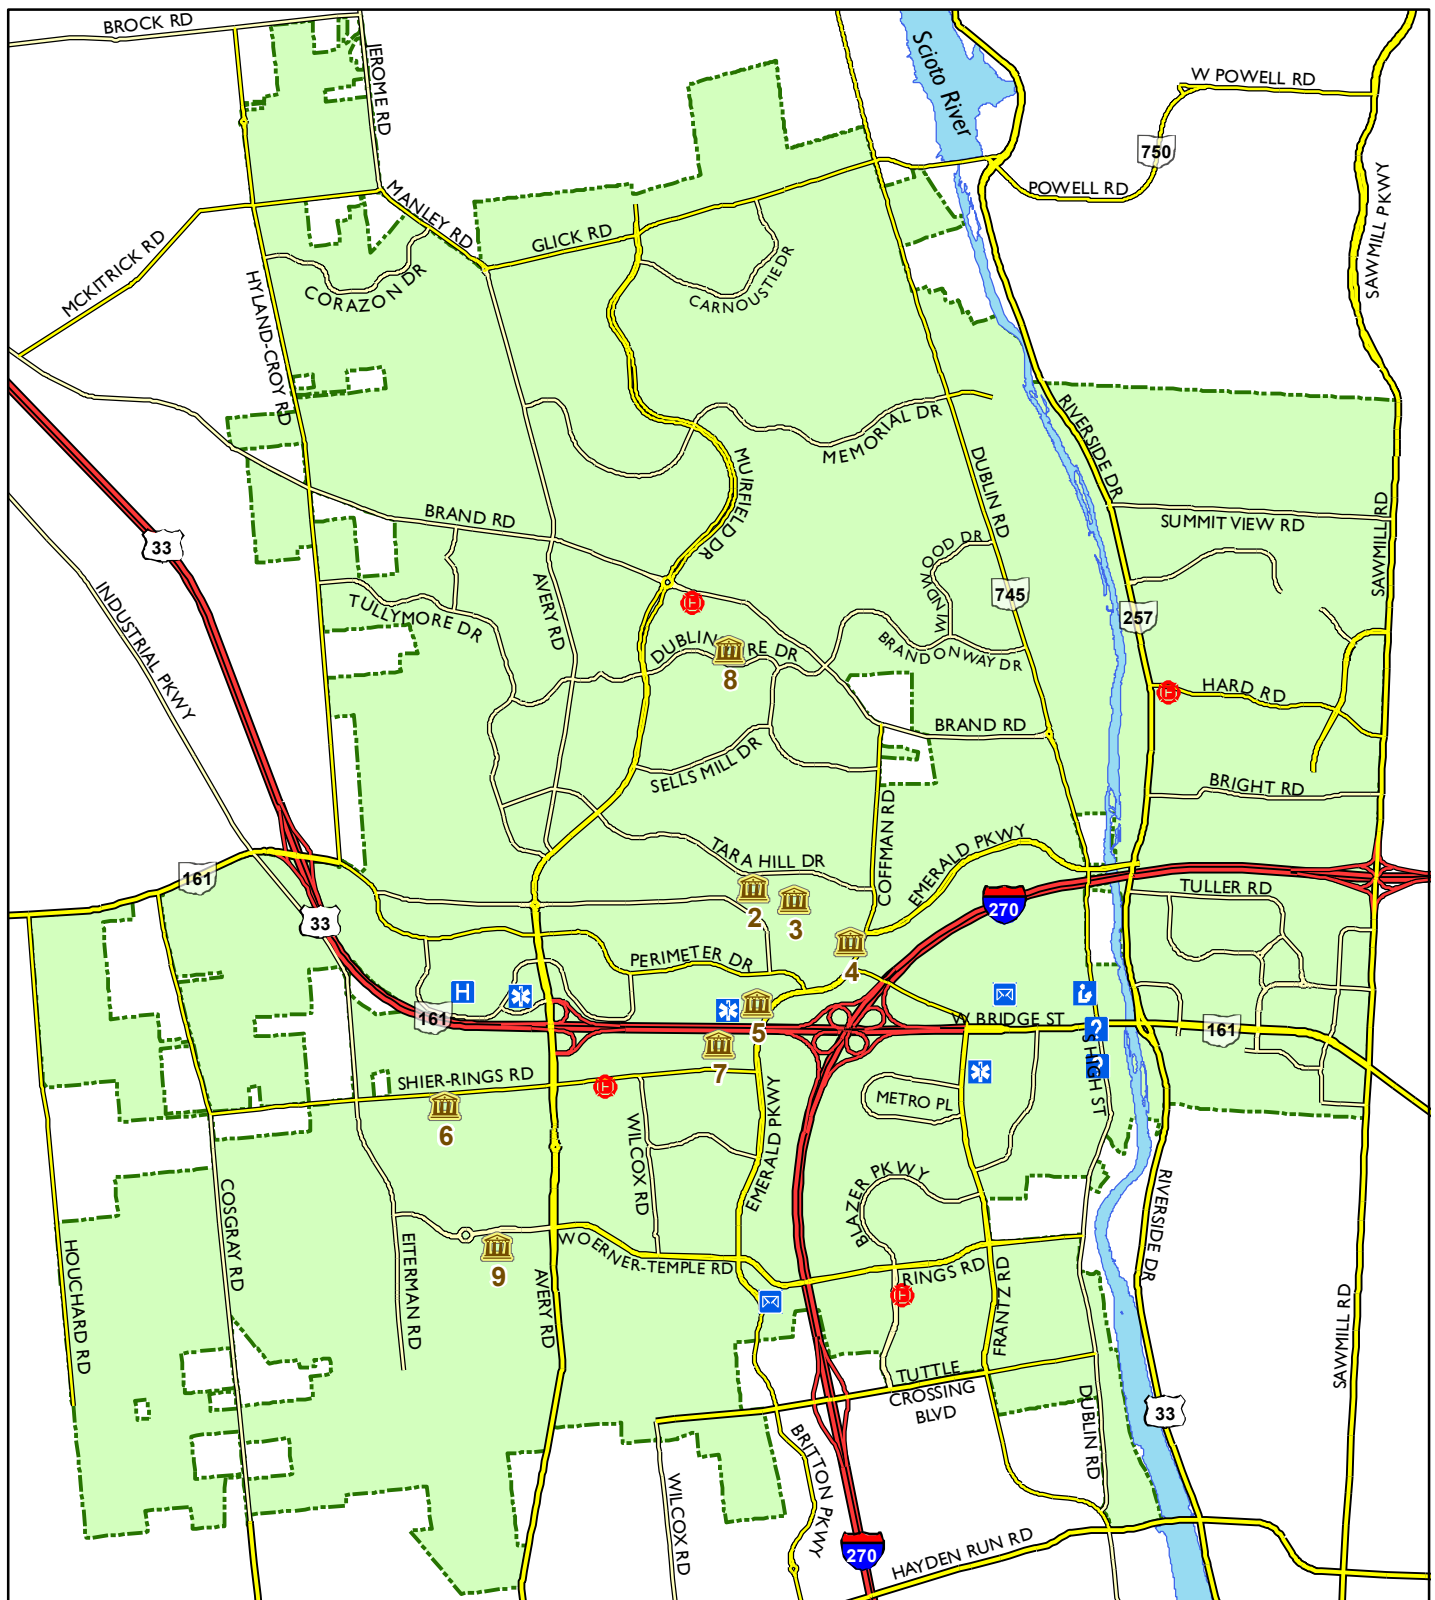

City Buildings / City Services

CITY OF DUBLIN
 Map Prepared by City of Dublin
 Geographic Information Services
 February 2010

- Fire Station
- Hospital
- Information
- Library
- Post Office
- Urgent Care

- 2. HR/Events Admin
- 3. Community Recreation Center
- 4. Municipal Building
- 5. Justice Center
- 6. Service Center
- 7. Development Department
- 8. Dublin Community Pool North
- 9. Dublin Community Pool South