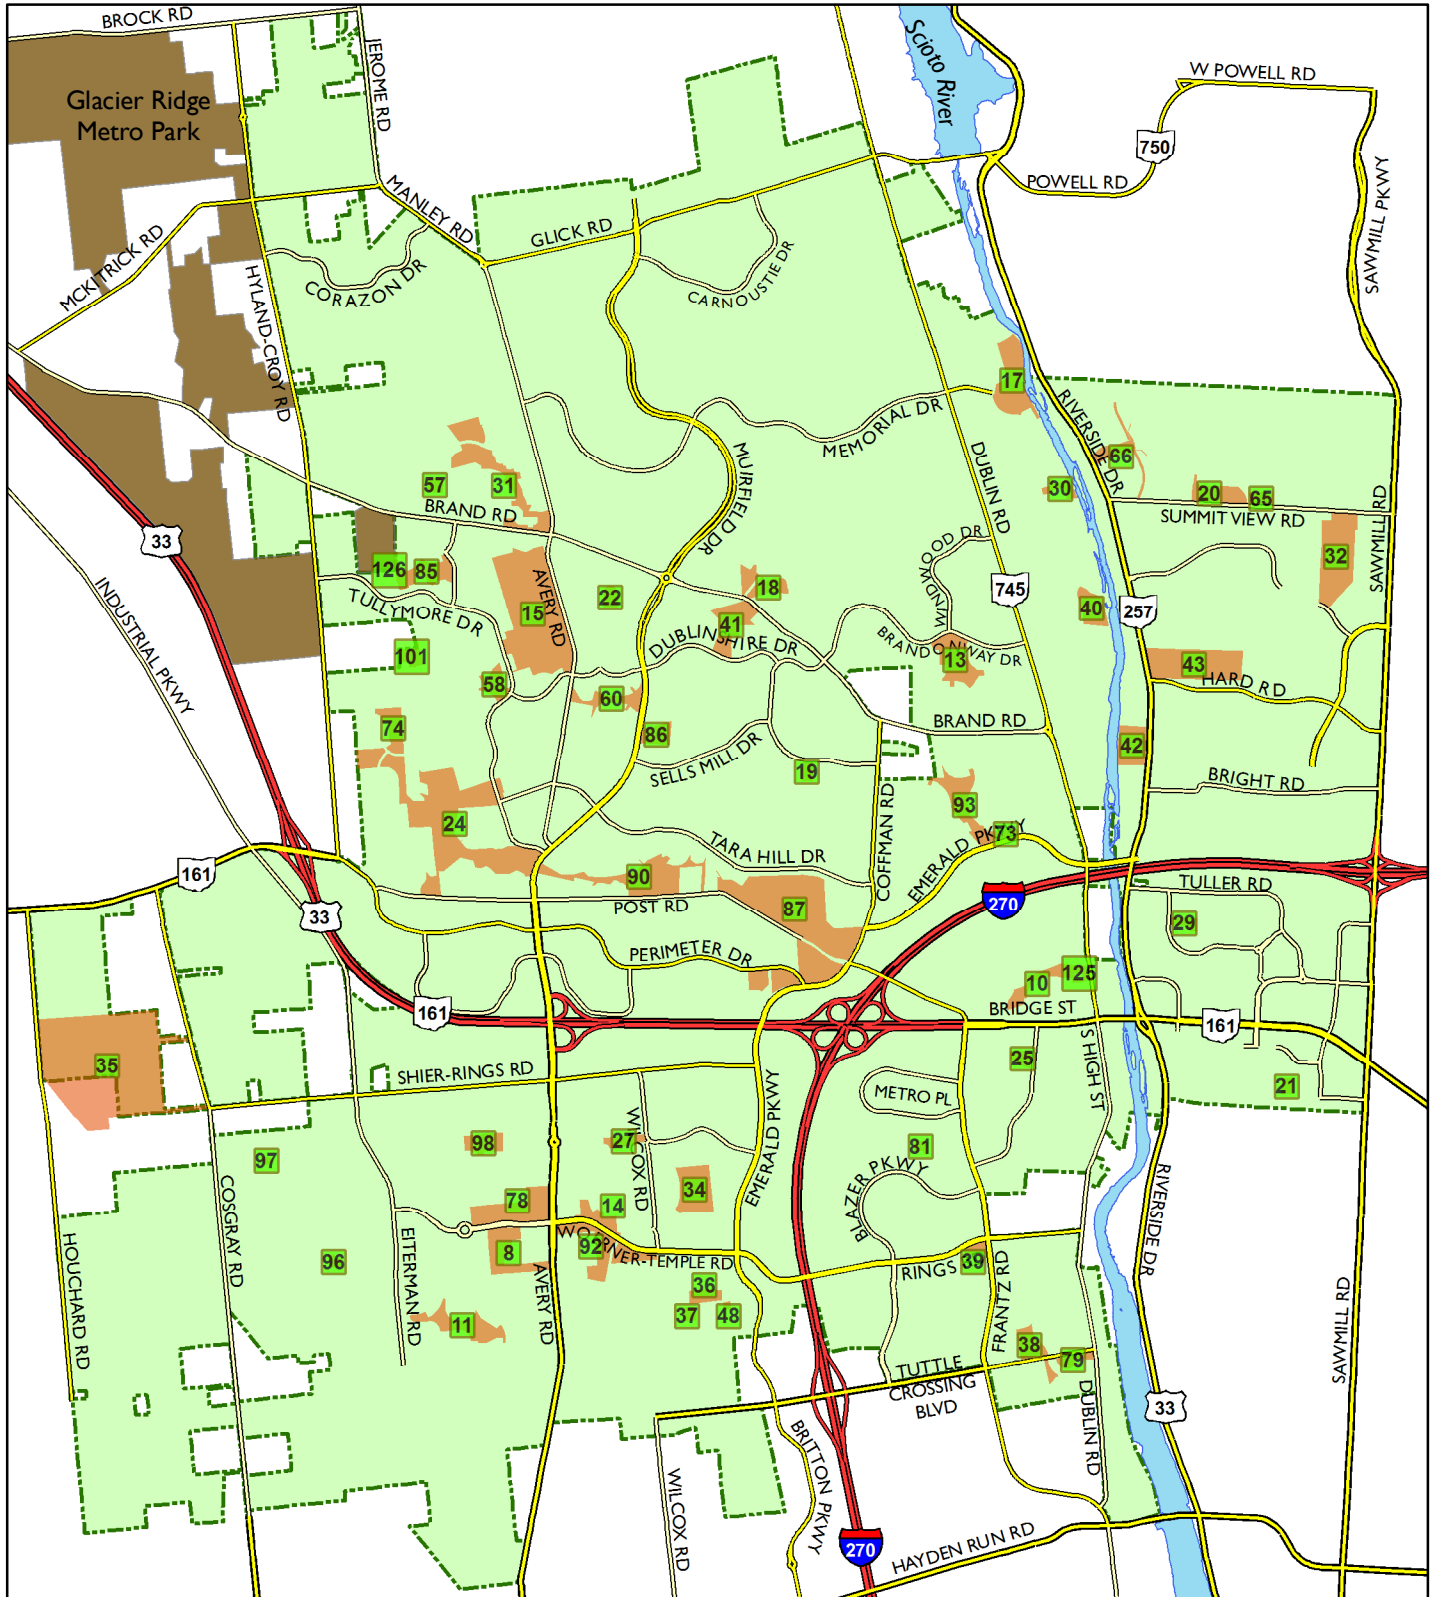

Parks

- | | | | | |
|--------------------------------|------------------------------------|-------------------------------|--------------------------------|---------------------------|
| 8. Dublin Community Pool South | 24. ML "Red" Trabue Nature Reserve | 39. Sam & Eulalia Frantz Park | 74. Post Preserve Park | 98. Kendall Ridge Park |
| 10. Indian Run Falls Park | 25. Monterey Park | 40. Donegal Cliffs Park | 78. Ballantrae Park | 101. Park Place Park |
| 11. Dalmore Park | 27. Heather Glen North Park | 41. Earlington Park | 79. Llewellyn Farms South Park | 125. Dublin Veterans Park |
| 13. Wellington Park | 29. Sycamore Ridge Park | 42. Scioto Park | 81. Smiley Park | 126. Bishop's Run 2 Park |
| 14. Sandy Corners Park | 30. Amberleigh Park | 43. Riverside Drive Park | 85. Westbury Park | |
| 15. Avery Park | 31. Shannon Glen Park | 44. Belvedere Park | 87. Coffman Park | |
| 17. Amberleigh Community Park | 32. Emerald Fields | 48. Woods of Brighton Park | 90. Wyndham Park | |
| 18. Bristol Commons Park | 34. Heather Glen Park | 57. Belvedere Park | 92. Balgriffin Park | |
| 19. Stonefield Park | 35. Darree Fields | 58. Wyndham Park | 93. Woods of Indian Run | |
| 20. Campden Lakes Park | 36. Trinity Park | 60. Dublinshire Park | 96. Glendavon Park | |
| 21. Martin Commons Park | 37. Brighton Commons Park | 65. Wedgewood Glen Park | 97. Vandeleur Park | |
| 22. Hawk's Nest Park | 38. Llewellyn Farms Park | 66. Wedgewood Hills Park | | |

CITY OF DUBLIN

Map Prepared by City of Dublin
Geographic Information Services
November 2008

0 0.25 0.5
Miles