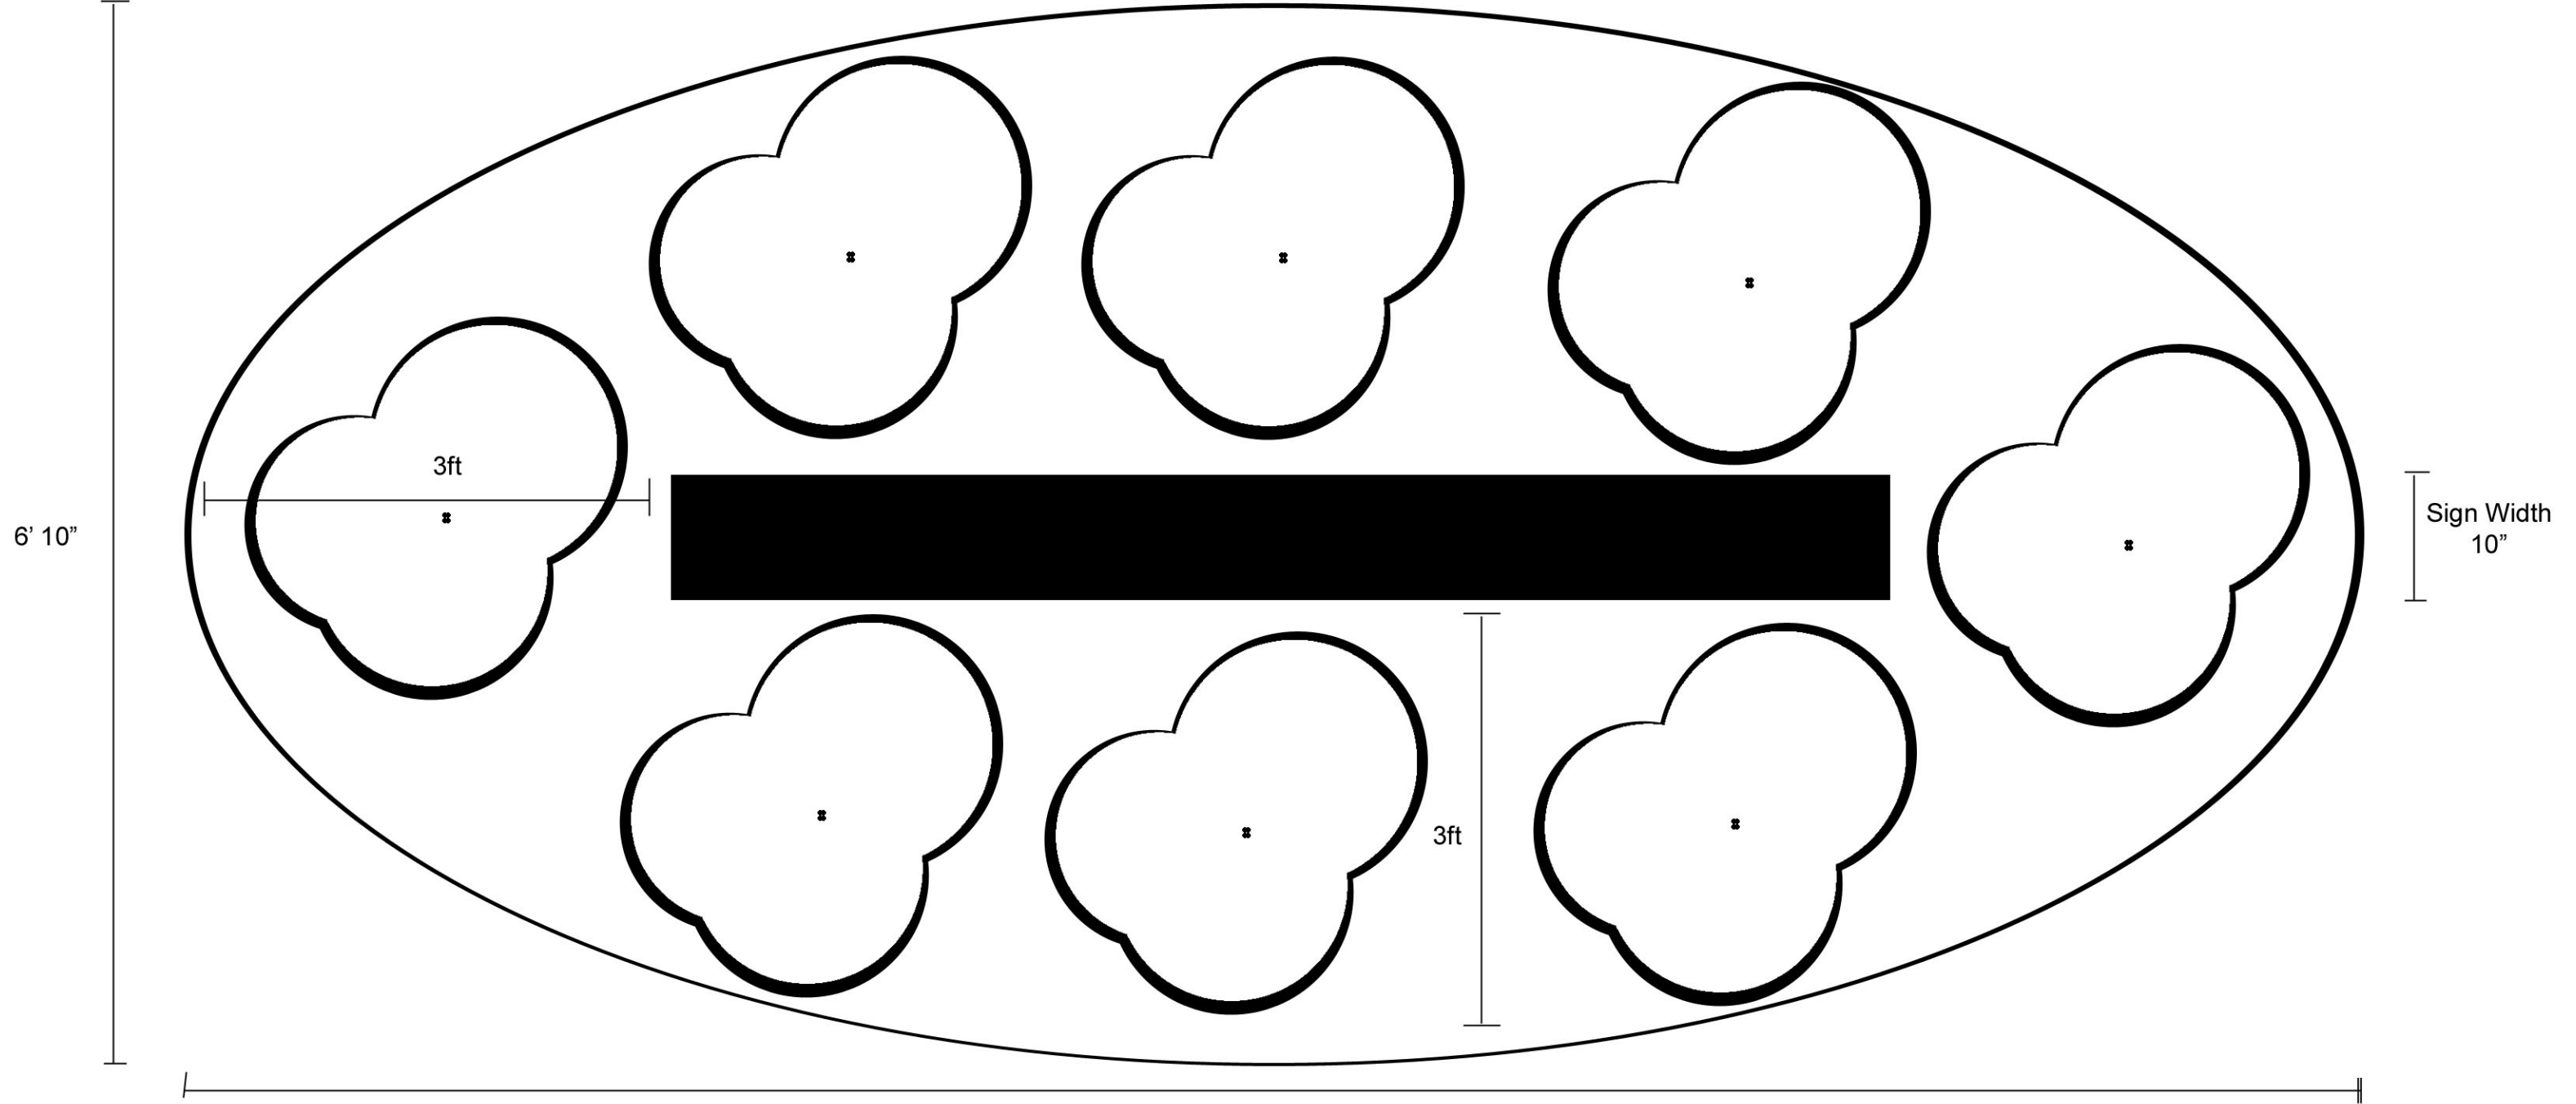

LEGEND

Juniperus horizontalis "Blue Rug Juniper"

Length of the sign 7' 8"

Scale  
1 inch = 1 foot

LANDSCAPE PLAN