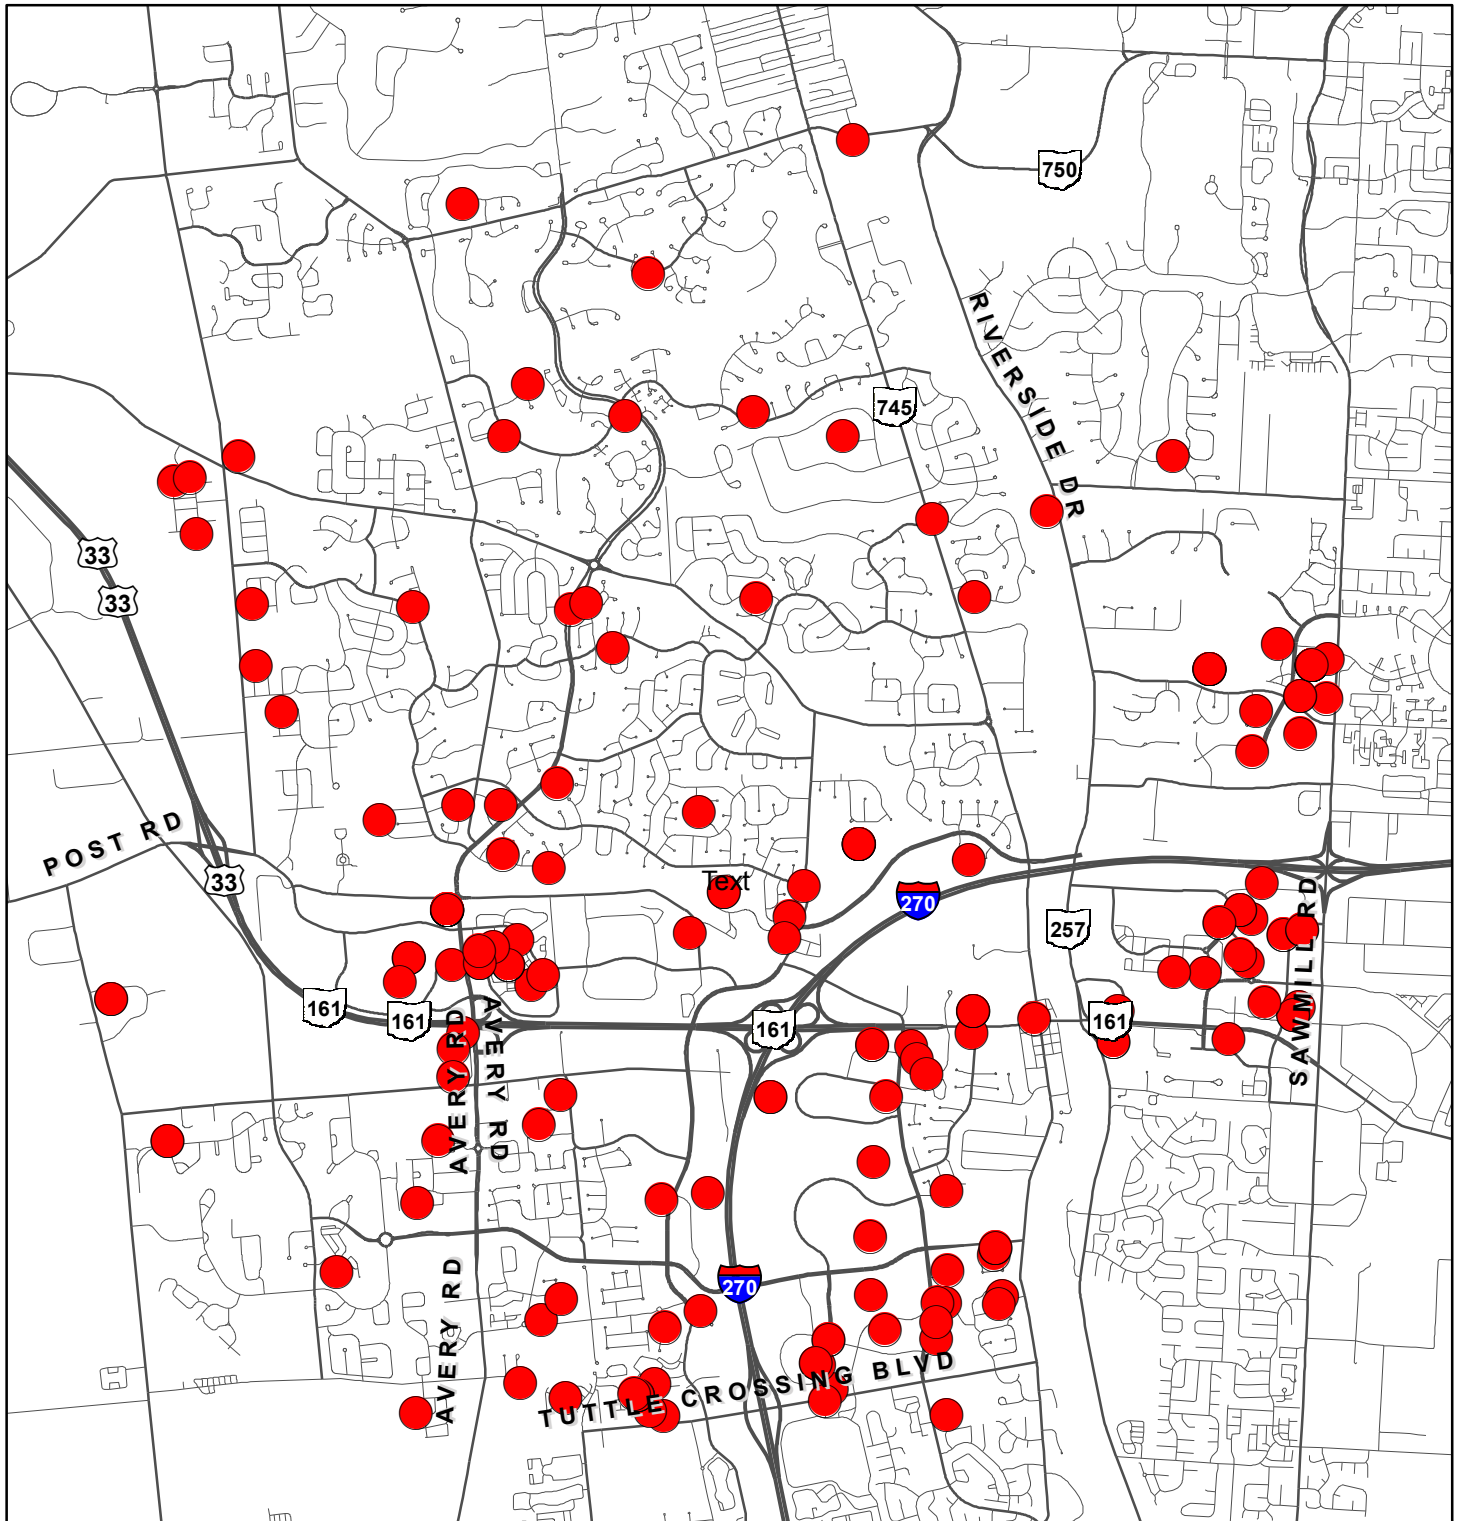

Dublin Crime Reports for March & April 2010

The red circles indicate the locations where a crime report was filed.